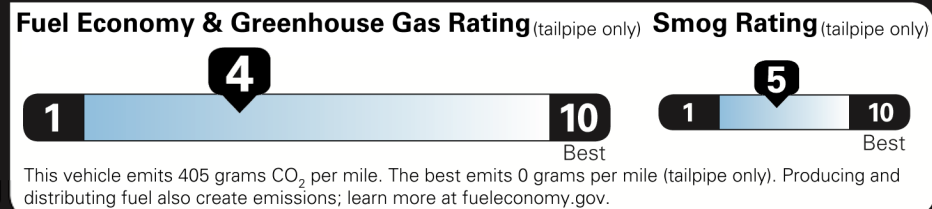

You spend $1,750 more in fuel costs over 5 years compared to the average new vehicle.

Annual fuel cost $1,850