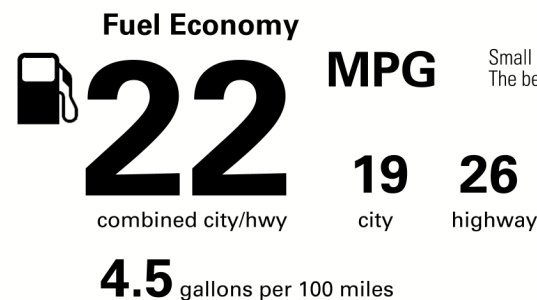

\$46,470.00

Not Original - Copy

Created on 2021-01-08 07:01:51 (UTC)

EPA DOT Fuel Economy and Environment

Gasoline Vehicle

You spend \$1,750 more in fuel costs over 5 years compared to the average new vehicle.

Annual fuel cost \$1,850

Actual results will vary for many reasons, including driving conditions and how you drive and maintain your vehicle. The average new vehicle gets 27 MPG and costs \$7,500 to fuel over 5 years. Cost estimates are based on 15,000 miles per year at \$2.70 per gallon. MPGe is miles per gasoline gallon equivalent. Vehicle emissions are a significant cause of climate change and smog.