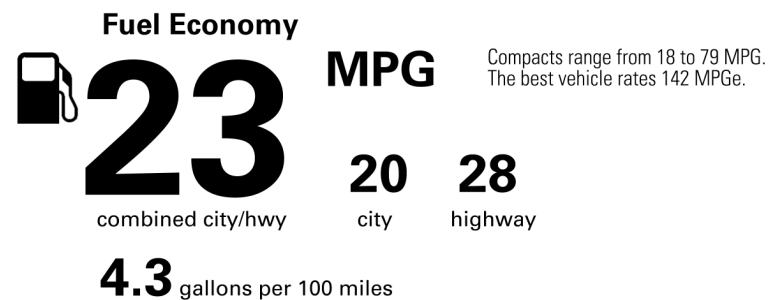

INSTALLED OPTIONS

MANUFACTURER'S SUGGESTED RETAIL PRICE

\$43,200.00

- ** Intuitive Parking Assist with Auto Braking and Rear Cross-Traffic Braking 565.00
- ** Premium Paint 500.00
- ** Power Tilt-and-Slide Moonroof 1,100.00
- ** Door Edge Film by 3M 95.00
- ** Illuminated Door Sills 425.00
- ** Trunk Mat/Cargo Net/Wheel Locks 315.00

Not Original - Copy

Created on 2022-05-16 16:46:18 (UTC)

EPA DOT Fuel Economy and Environment

Gasoline Vehicle

You spend \$3,000
 more in fuel costs over 5 years compared to the average new vehicle.

Annual fuel cost \$1,900

Actual results will vary for many reasons, including driving conditions and how you drive and maintain your vehicle. The average new vehicle gets 27 MPG and costs \$6,500 to fuel over 5 years. Cost estimates are based on 15,000 miles per year at \$2.95 per gallon. MPGe is miles per gasoline gallon equivalent. Vehicle emissions are a significant cause of climate change and smog.