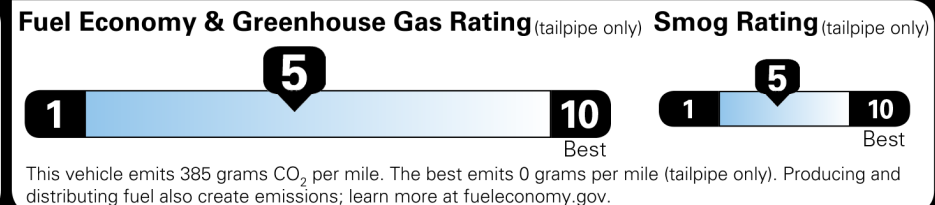

Not Original - Copy

Created on 2022-05-16 16:46:18 (UTC)

EPA DOT Fuel Economy and Environment

Gasoline Vehicle

You spend \$3,000
 more in fuel costs over 5 years compared to the average new vehicle.

Annual fuel cost \$1,900