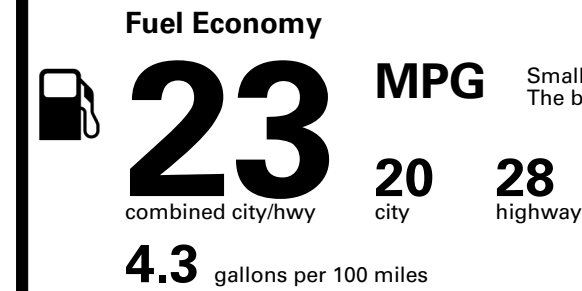

EPA DOT Fuel Economy and Environment

Gasoline Vehicle

Small SUVs range from 14 to 125 MPG. The best vehicle rates 146 MPGe.

You spend $5,000
more in fuel costs over 5 years compared to the average new vehicle.

Annual fuel cost $2,700

Fuel Economy & Greenhouse Gas Rating (tailpipe only)