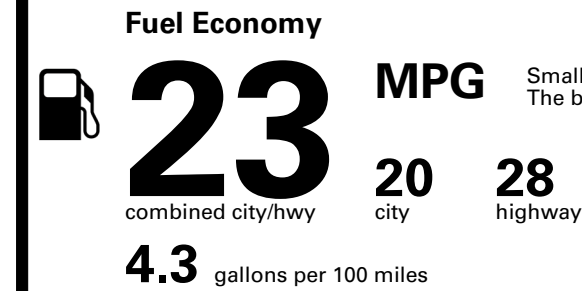

TOTAL PRICE: \$59,595.00

EPA DOT Fuel Economy and Environment

Gasoline Vehicle

Small SUVs range from 14 to 125 MPG. The best vehicle rates 146 MPGe.

You spend \$5,000
more in fuel costs over 5 years
compared to the average new vehicle.