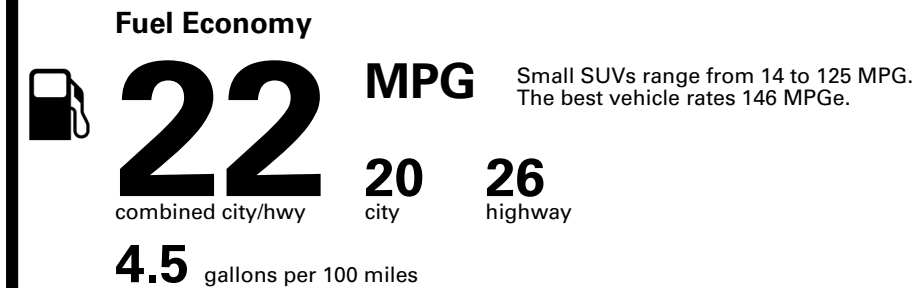

TOTAL PRICE: \$62,850.00

EPA DOT Fuel Economy and Environment

Gasoline Vehicle

You spend \$5,750
more in fuel costs over 5 years compared to the average new vehicle.

Annual fuel cost \$2,850

Fuel Economy & Greenhouse Gas Rating (tailpipe only)