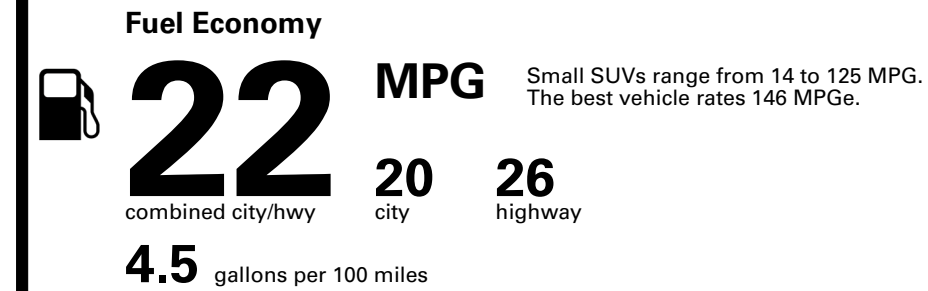

TOTAL PRICE: \$62,850.00

EPA DOT Fuel Economy and Environment

Gasoline Vehicle

You spend \$5,750
more in fuel costs over 5 years compared to the average new vehicle.

Annual fuel cost \$2,850

Fuel Economy & Greenhouse Gas Rating (tailpipe only)