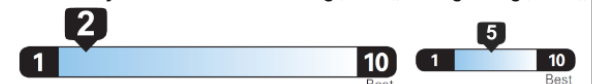

EXTERIOR

22" Machine-Faced Wheels
LED Headlamps & Fog Lamps
Power Sliding Moonroof
Power Liftgate
Chrome Power Folding Heated Outside Mirrors with LED Turn Signal Indicators

+For more information, see dealer, owner's manual or www.NissanUSA.com/connect/legal

++Towing capability varies by configuration. See Nissan towing guide and owner's manual for additional information.

+++Federal/State/Local laws or rules may apply. Review before using.

Manufacturer's Suggested Retail Base Price: $70,690.00

Options Included by Manufacturer
CAPTAIN'S CHAIRS PACKAGE 750.00

2nd-Row Captain's Chairs
2nd-Row Center Console with Padded Armrest (Seating Revised From 8 To 7 Passenger)

CROSS BARS - GUNMETAL 410.00

CARPETED FLOOR MATS 400.00

CARGO PACKAGE 230.00

Cargo Area Protector
Cargo Net
First Aid Kit

ILLUMINATED KICK PLATES 390.00

ILLUMINATED SCUFF PLATE 375.00

DESTINATION CHARGES 1,895.00

Total* $75,140.00

EPA DOT Fuel Economy and Environment

Gasoline Vehicle

Fuel Economy
15 MPG
combined city/hwy
6.7 gallons per 100 miles

STANDARD SUVs range from 13 to 102 MPG. The best vehicle rates 140 MPGe.

You spend
$11,750

more in fuel costs over 5 years compared to the average new vehicle.

Annual fuel cost
$4,300

Fuel Economy & Greenhouse Gas Rating (tailpipe only) Smog Rating (tailpipe only)

fuel economy.gov

Calculate personalized estimates and compare vehicles

GOVERNMENT 5-STAR SAFETY RATINGS

DELIVERY

Overall Vehicle Score ★★★★★
Based on the combined ratings of frontal, side and rollover. Should ONLY be compared to other vehicles of similar size and weight.

Frontal Crash Driver ★★★★★ Passenger ★★★

Based on the risk of injury in a frontal impact. Should ONLY be compared to other vehicles of similar size and weight.

Side Crash Front seat ★★★★★ Rear seat ★★★★★

Based on the risk of injury in a side impact.

Rollover ★★★
Based on the risk of rollover in a single-vehicle crash.

Star ratings range from 1 to 5 stars (★★★★★) with 5 being the highest. Source: National Highway Traffic Safety Administration (NHTSA) www.safercar.gov or 1-888-327-4236

VEHICLE COLORS:
EXT: SUPER BLACK
INT: BLACK

FINAL ASSEMBLY POINT:
ELIZABETH
TRANSPORT METHOD:
TRUCK

DEALER:
DESTINATION NISSAN
770 CENTRAL AVENUE
ALBANY NY
12206

This Vehicle qualifies for Nissan's

Security+Plus Extended Protection Plan

The only service agreement backed by Nissan Extended Services North America!
Ask your dealer for details, or call 1-800-NISSAN-1 for more information

VIN: JN8AY2DB9R9850470
EMS: 50 STATE EMISSIONS
MDL: 26614-850470 KH3-V
OPT: C-X01B92C03L93M92N92 N93

20231201005147P25372

*Does not include dealer installed options and accessories, local taxes or license fees. This label has been applied pursuant to federal law. Do not remove prior to delivery to the ultimate purchaser.

**Not actual Monroney Label. Provided for informational purposes only. Vehicle features, pricing and other information subject to change, may vary from actual vehicle content and/or Monroney label description. While Nissan makes reasonable efforts to ensure accuracy of information, Nissan is not responsible for changes, errors or omissions. See actual vehicle and/or verify information in question with your Nissan dealer.