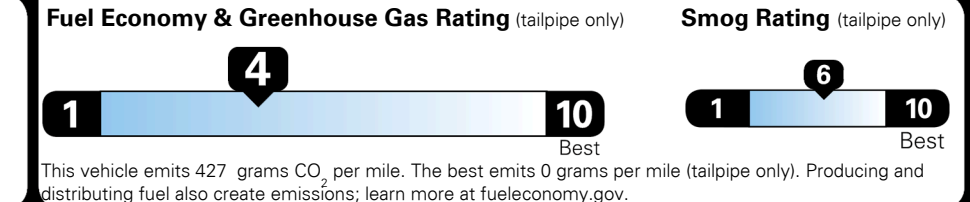

EPA DOT Fuel Economy and Environment

Gasoline Vehicle

Fuel Economy

21 MPG
combined city/hwy

19 MPG
city

24 MPG
highway

4.8 gallons per 100 miles

Standard SUVs range from 12 to 115 MPG. The best vehicle rates 146 MPGe.

You spend $6,250
more in fuel costs over 5 years
compared to the average new vehicle.

Annual fuel cost $2,950