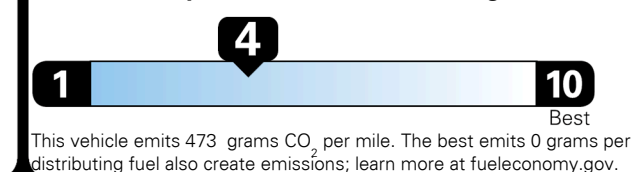

TOTAL PRICE: \$85,575.00

EPA DOT Fuel Economy and Environment

Gasoline Vehicle

Fuel Economy

19 MPG
combined city/hwy

16 MPG
city

22 MPG
highway

5.3 gallons per 100 miles

Standard SUVs range from 12 to 115 MPG. The best vehicle rates 146 MPGe.

You spend \$8,000
more in fuel costs over 5 years compared to the average new vehicle.

Annual fuel cost \$3,300

Fuel Economy & Greenhouse Gas Rating (tailpipe only)