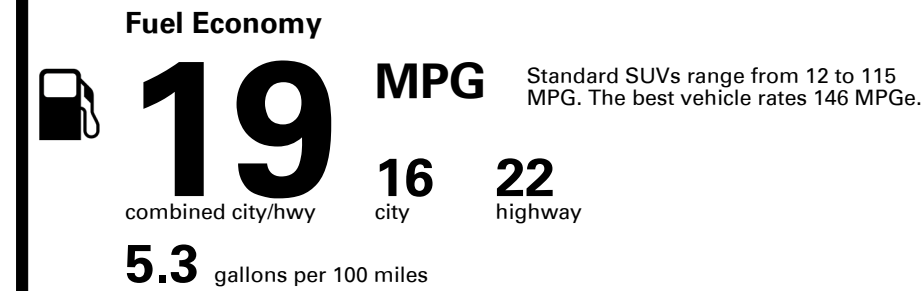

## EPA DOT Fuel Economy and Environment

Gasoline Vehicle

**You spend \$8,000**  
more in fuel costs over 5 years compared to the average new vehicle.

**Annual fuel cost \$3,300**

**Fuel Economy & Greenhouse Gas Rating** (tailpipe only)