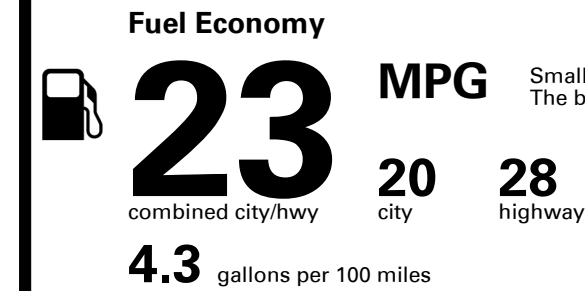

Inland Freight & Handling : \$1,495.00

TOTAL PRICE: \$58,815.00

EPA DOT Fuel Economy and Environment

Gasoline Vehicle

Small SUVs range from 14 to 125 MPG. The best vehicle rates 146 MPGe.

You spend \$5,000
more in fuel costs over 5 years
compared to the average new vehicle.